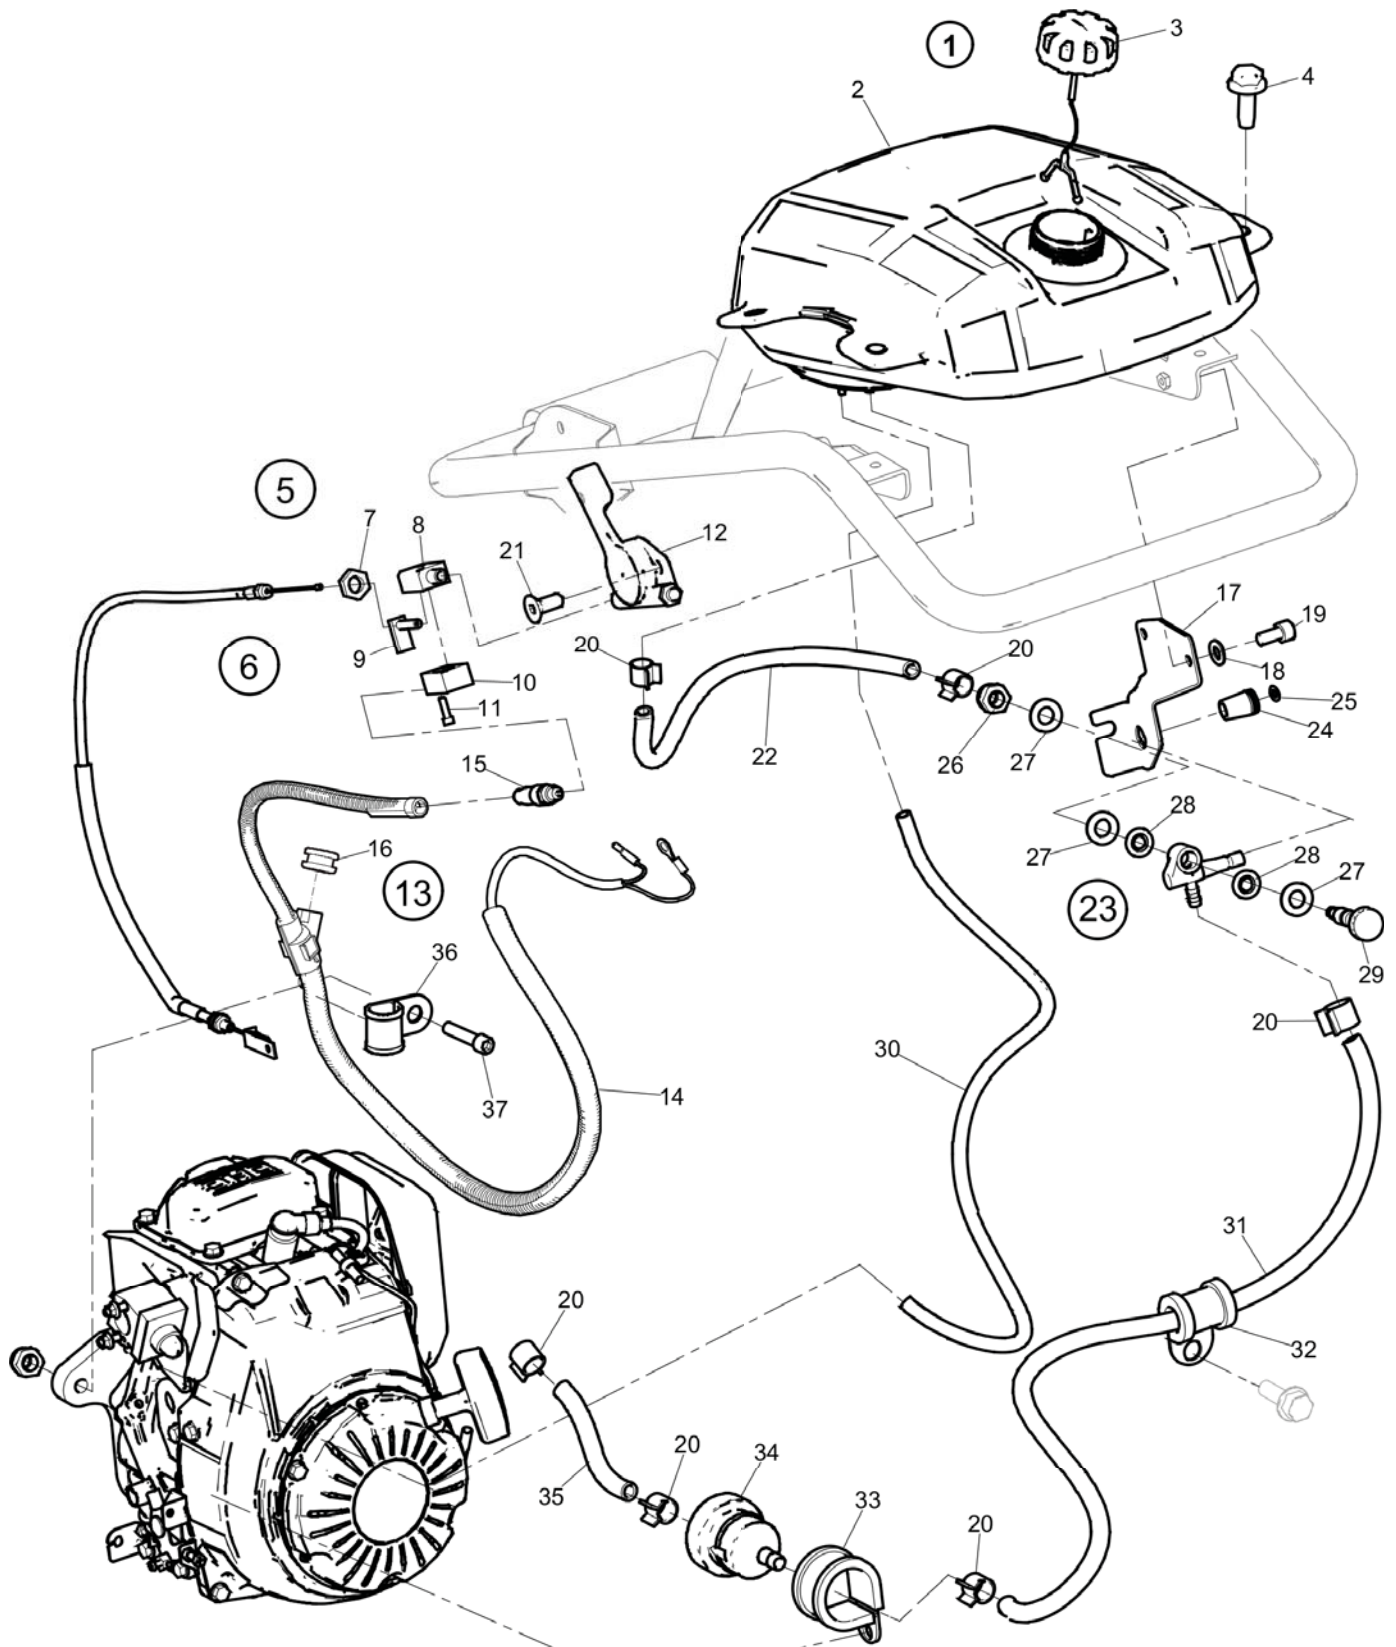

Item	Part No.	Name	Qty	L
1	3382100311	Fuel tank, complete	1	
.2	3382011626	Fuel cap	1	
3	-	Fuel tank	1	
4	0226030500	Screw, M5 x 16 mm	4	
5	3382100334	Hood, complete	1	
.6	9234000948	Hood knob	1	
.7	-	Hood	1	
8	3382012979	Handle	1	
9	0211132303	Hexagon socket screw	12	
10	0211124903	Hex sock. screw	4	
11	-	Air filter housing	1	A
12	3382011297	Shock absorber	2	
13	4700384496	Roller	2	
14	0211125003	Hexagon socket head cap screw	4	
15	0291112815	Nut	4	
16	3382012905	Safety frame, right	1	
17	0301233500	Plain washer	8	
18	3382013052	Handle bracket	1	
19	0266211000	Hexagon nut	4	
20	3382012906	Spacer	4	
21	0211124703	Hex sock. screw	8	
22	0300027464	Washer din9021 d6,4 zn	8	
23	3382012869	Engine cover	1	
24	0211124603	Hexagon socket head cap screw	4	
25	0301232100	Flat washer	4	
26	3382012890	Safety frame, left	1	

Comments for Page: Handle

A || See section " Air filter and engine installation"

Spare parts list Throttle control and fuel system

Refer to Parts Online for the most up to date information. The printed information might be outdated.

Mon Dec 22 03:28:20 MST 2014