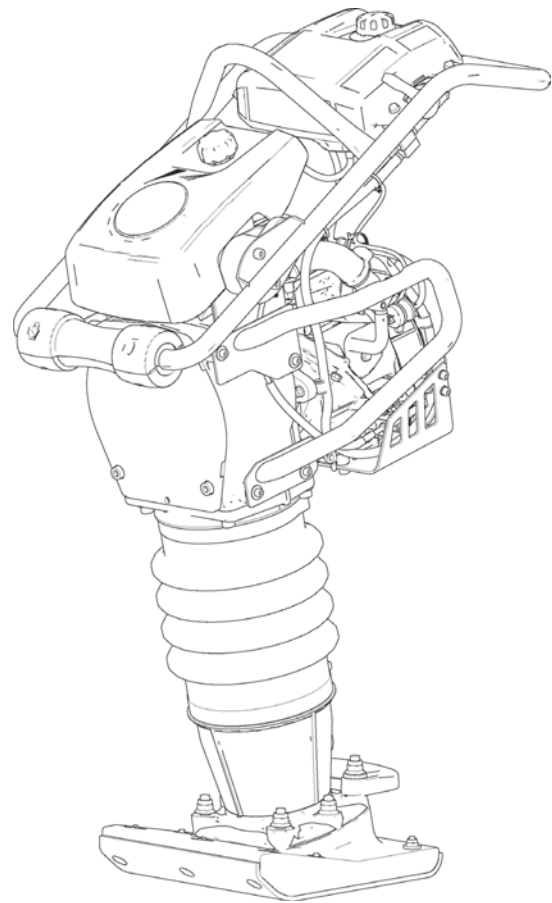

**Chicago
Pneumatic**

Spare parts list

Rammer

MS 695

	Valid from serial number
MS 695 280 mm, (11 in.)	BGF000001

General information

This spare parts list applies to the following:

Part number	Description
33820 003 62	MS 695 280 mm, (11 in.)

Please observe the safety instructions listed in the relevant Safety and operating instructions!

Contents

Spare parts list

Handle 4
Throttle control and fuel system 6
Air filter and engine installation 9
Transmission 12
Spring unit 14
Foot 280 mm (11 in.) 16
Labels 18