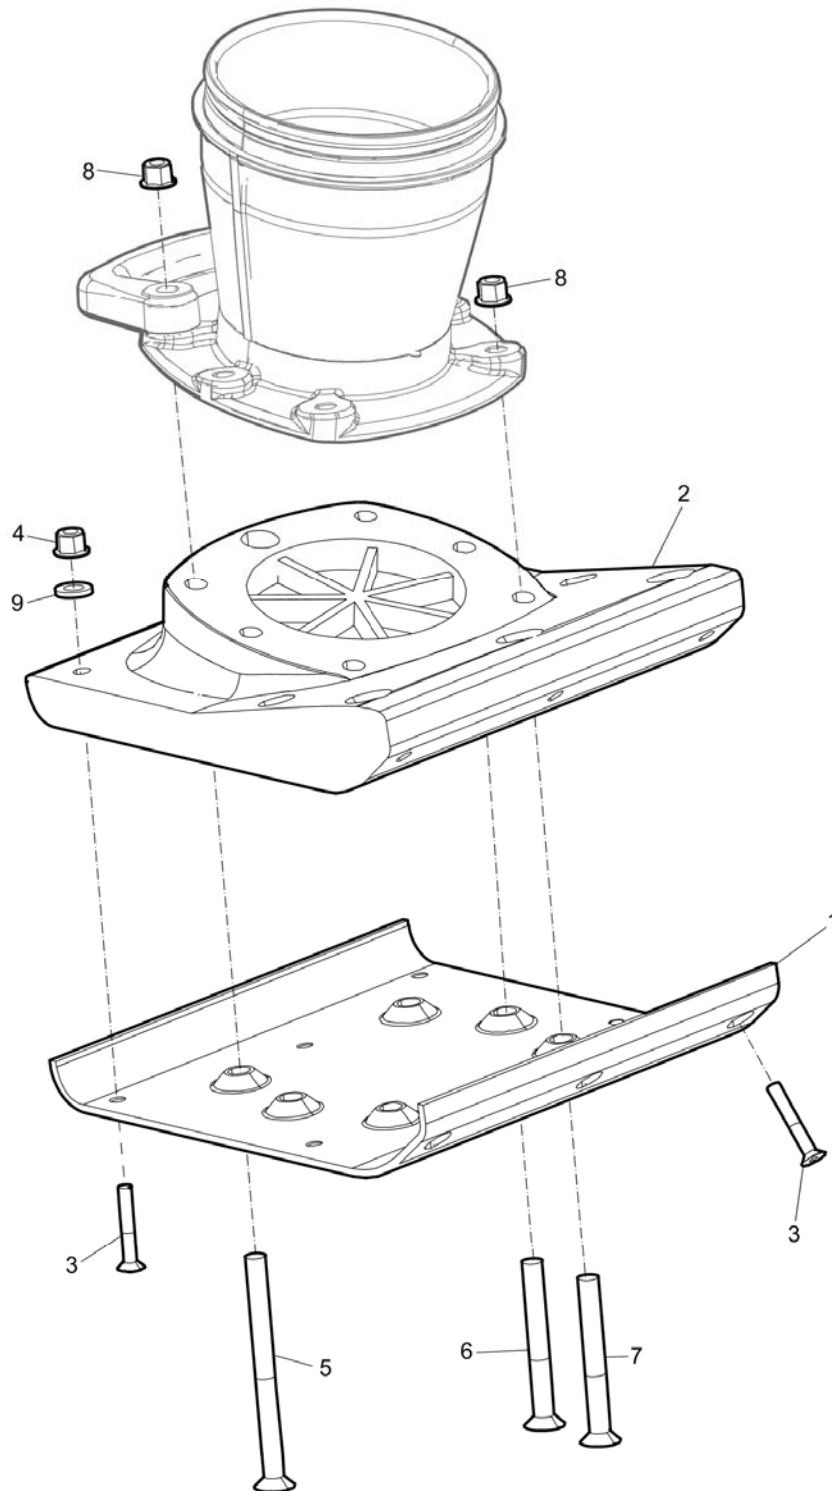

Spare parts list Spring unit

Refer to Parts Online for the most up to date information. The printed information might be outdated.

Mon Dec 22 03:28:23 MST 2014

Item	Part No.	Name	Qty	L
1	4700381482	Plug	2	
2	4700381479	Piston bolt	1	
3	4700381961	Rod piston head	1	
4	4700383681	Lid	1	
5	4700380895	Spring	2	
6	4700380894	Spring	2	
7	4700380899	Stop	1	
8	4700383668	Rod piston	1	
9	4700380902	Stop	1	
10	4700283631	Hose clamp	2	
11	4700500023	Hexagon head screw m	2	
12	4812070541	Bellows	1	
13	4700508092	Screw	12	
14	4700388409	Bellows support	1	
15	4700791395	Sight plug	1	
16	4700383666	Gasket	1	
17	4700383669	Inner tube	1	
18	4700384416	Handle	1	
19	4700904951	Plug	1	
20	4700160054	O-ring	1	
21	4700382369	Lid	1	
22	4700162009	Seal ring	6	
23	0291112845	Nut, M12, 10.9	2	
24	4700791376	Fiber washer	1	

Spare parts list Foot 280 mm (11 in.)

Refer to Parts Online for the most up to date information. The printed information might be outdated.
Mon Dec 22 03:28:24 MST 2014

Item	Part No.	Name	Qty	L
1	4700382371	Ground plate	1	
2	4700382366	Foot	1	
3	4700791331	Screw, M8 x 50 mm NYLOK BLUE PATCH™(Known as TUF-LOK® in Europe)	8	A
4	-	Nut, M8 x 1.25 mm A2K	8	
5	4700791339	Screw, M12 x 150 mm 10.9 GEOMET®	2	B
6	4700791085	Screw, M12 x 100 mm 10.9 GEOMET®	2	B
7	4700791337	Screw, M12 x 110 mm 10.9 GEOMET®	2	B
8	-	Nut, M12 x 1.75 mm A3K	6	
9	-	Washer, 8.4 x 22 x 3 mm, 0.33 x 0.87 x 0.12 in. HV300	8	