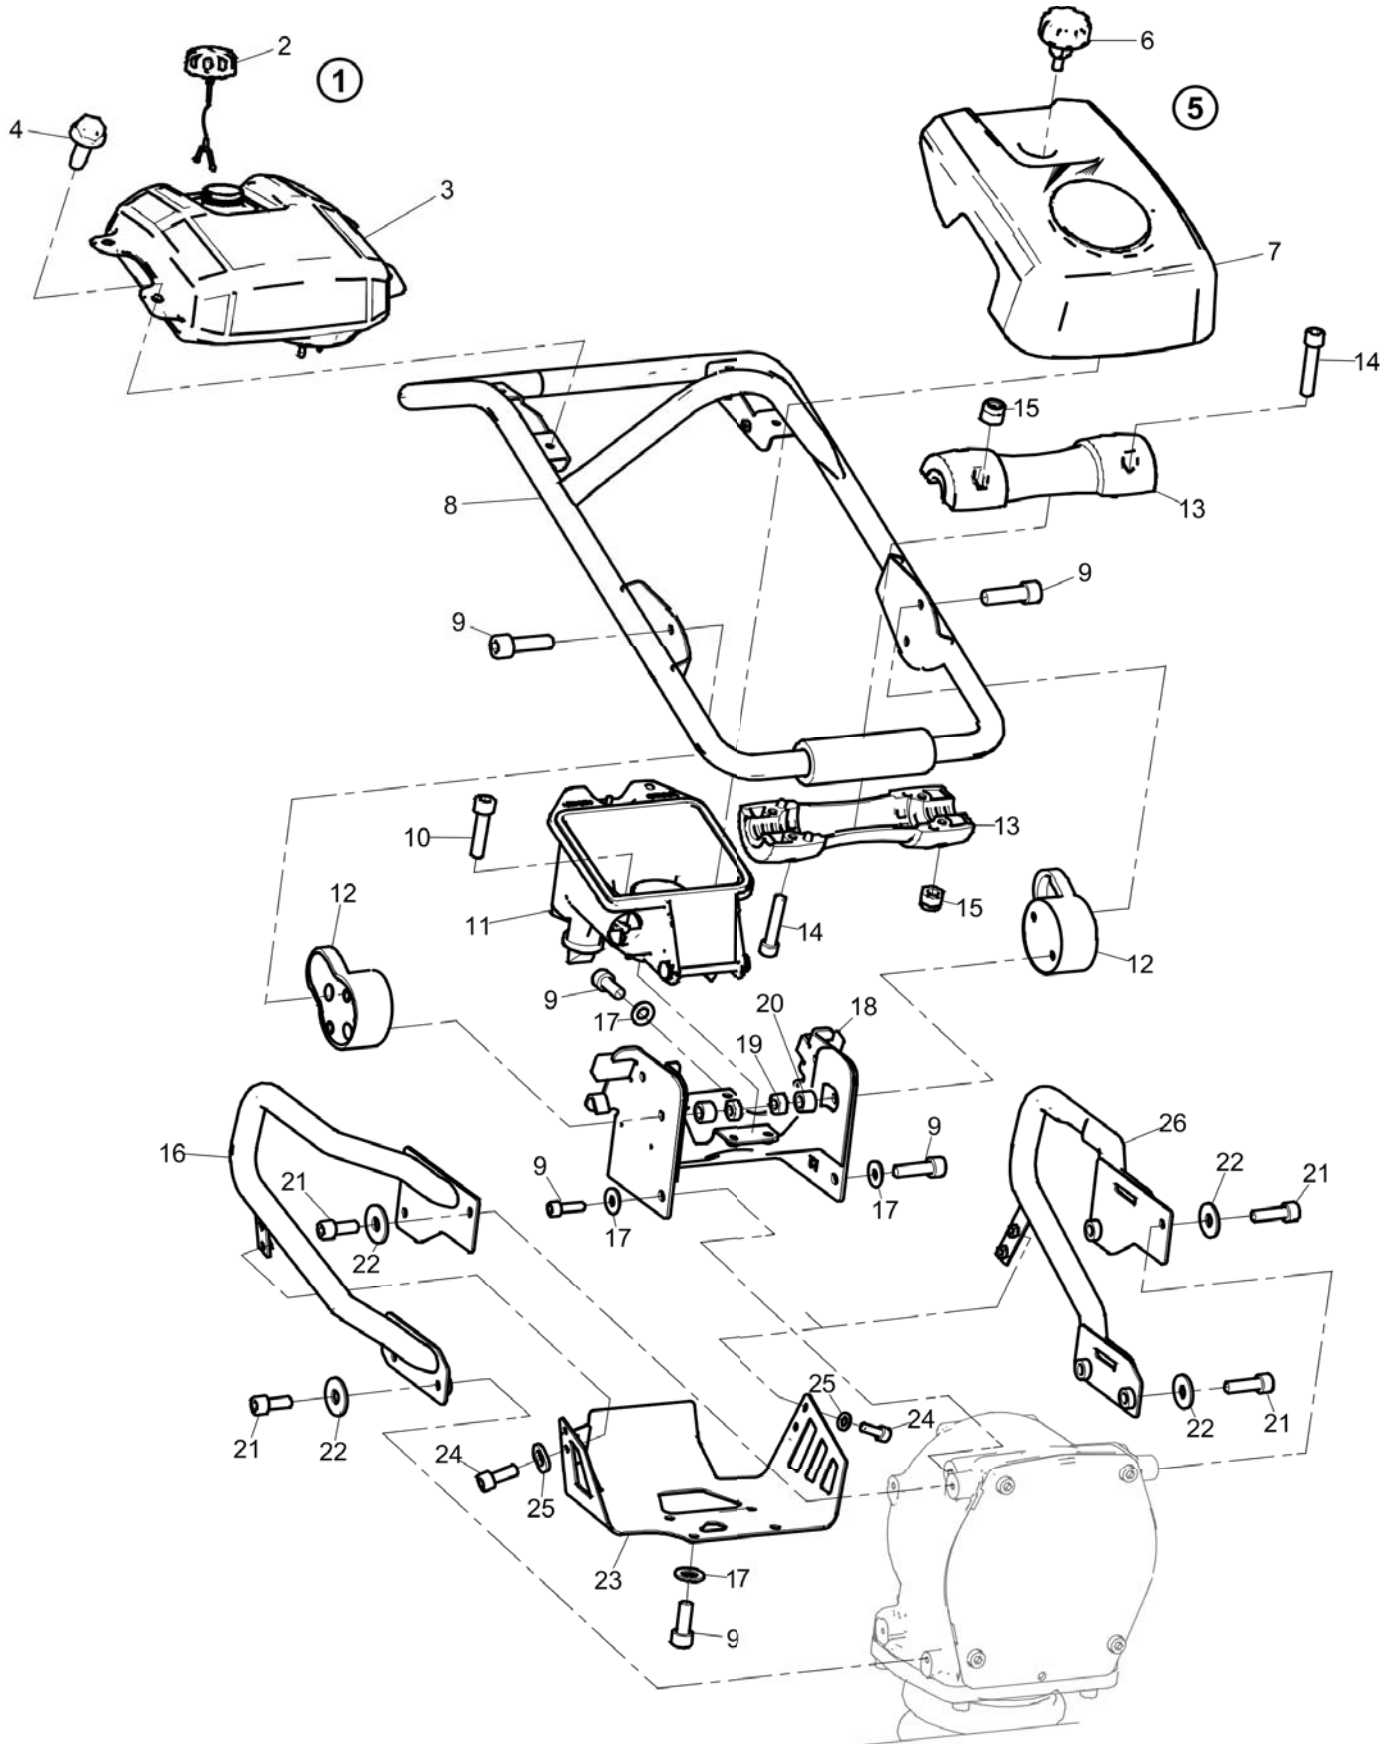

Please observe the safety instructions listed in the relevant Safety and operating instructions!

Contents

Spare parts list

Handle 4
Throttle control and fuel system 6
Air filter and engine installation 9
Transmission 12
Spring unit 14
Foot 280 mm (11 in.) 16
Labels 18

Kits

One year service kit 20
Shock absorber repair kit 22
Transmission repair kit 24
Spring unit repair kit 26
Foot 280 mm (11 in.) repair kit 28

Spare parts list Handle

Refer to Parts Online for the most up to date information. The printed information might be outdated.
Mon Dec 22 03:28:19 MST 2014

Item	Part No.	Name	Qty	L
1	3382100311	Fuel tank, complete	1	
.2	3382011626	Fuel cap	1	
3	-	Fuel tank	1	
4	0226030500	Screw, M5 x 16 mm	4	
5	3382100334	Hood, complete	1	
.6	9234000948	Hood knob	1	
.7	-	Hood	1	
8	3382012979	Handle	1	
9	0211132303	Hexagon socket screw	12	
10	0211124903	Hex sock. screw	4	
11	-	Air filter housing	1	A
12	3382011297	Shock absorber	2	
13	4700384496	Roller	2	
14	0211125003	Hexagon socket head cap screw	4	
15	0291112815	Nut	4	
16	3382012905	Safety frame, right	1	
17	0301233500	Plain washer	8	
18	3382013052	Handle bracket	1	
19	0266211000	Hexagon nut	4	
20	3382012906	Spacer	4	
21	0211124703	Hex sock. screw	8	
22	0300027464	Washer din9021 d6,4 zn	8	
23	3382012869	Engine cover	1	
24	0211124603	Hexagon socket head cap screw	4	
25	0301232100	Flat washer	4	
26	3382012890	Safety frame, left	1	