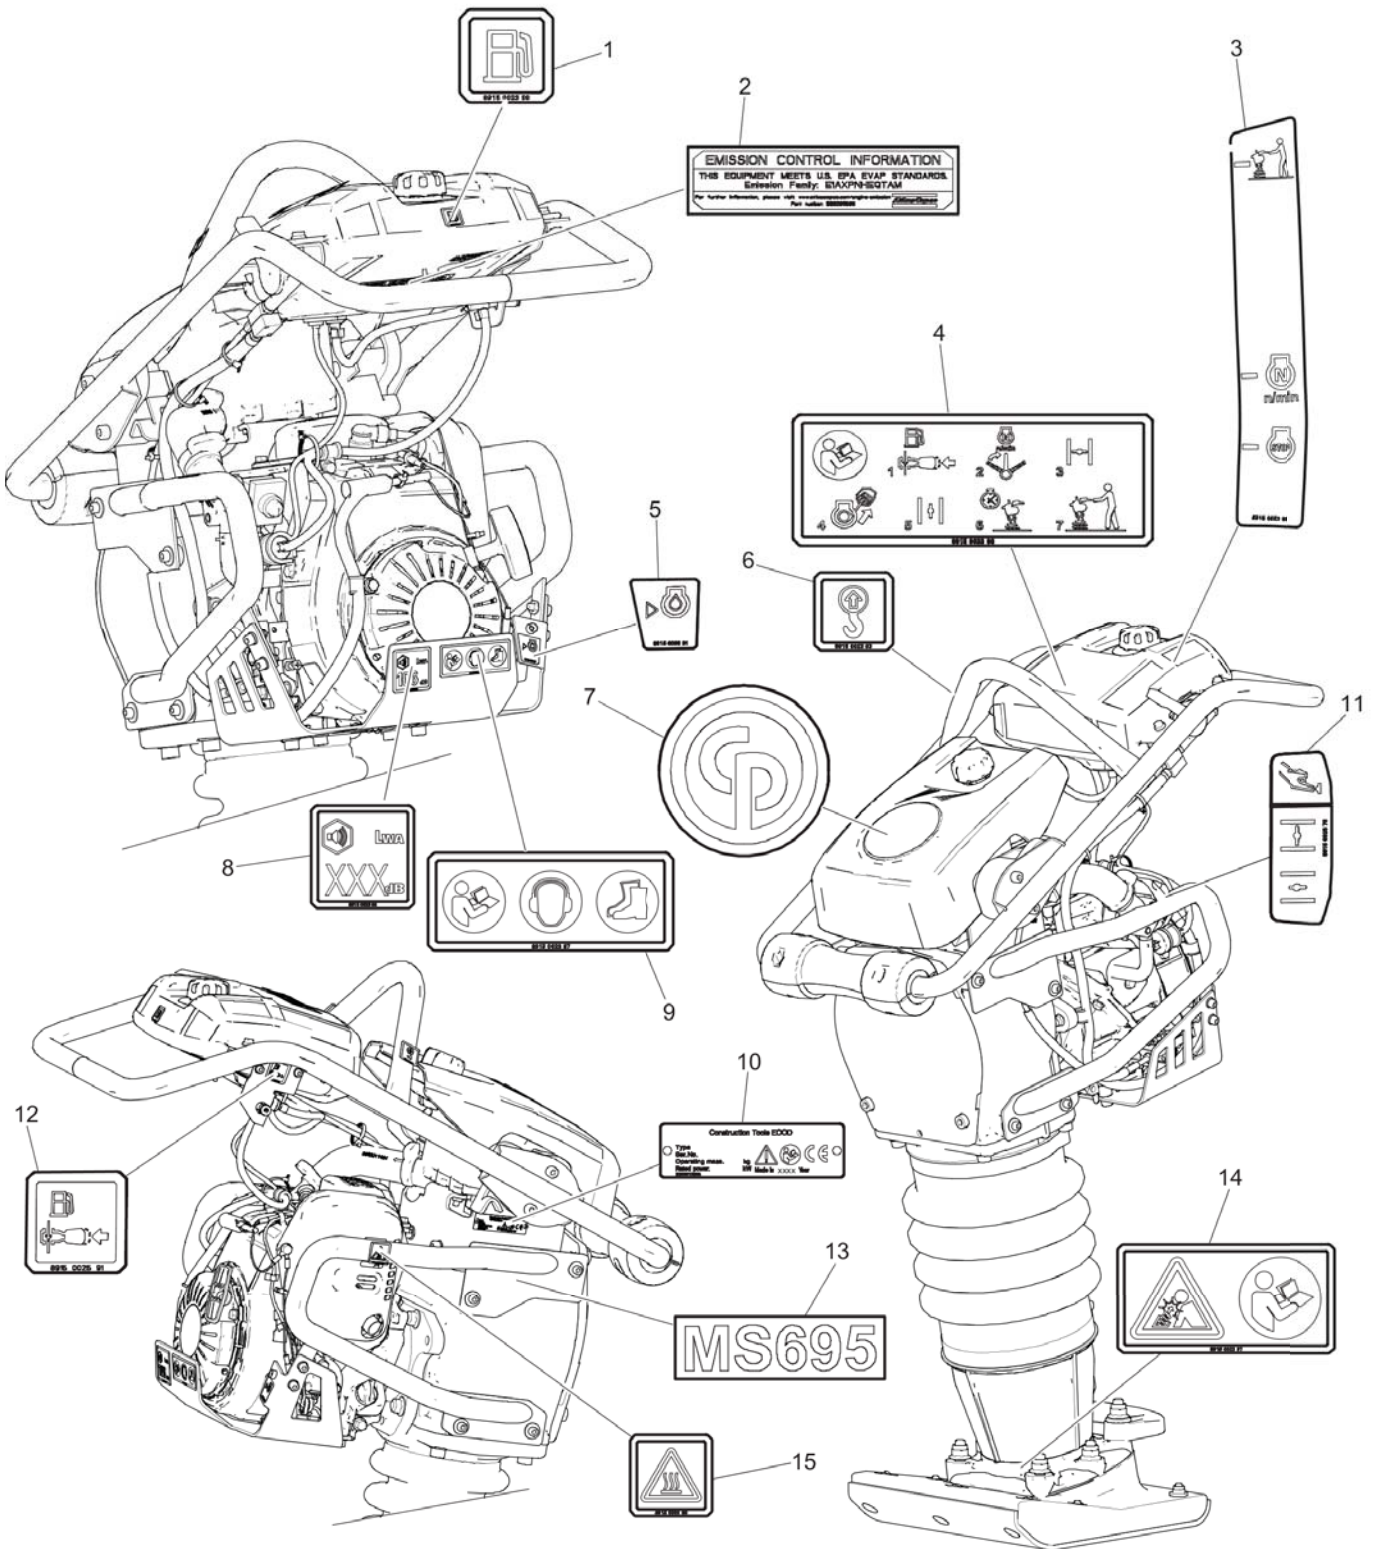

Spare parts list Labels

Refer to Parts Online for the most up to date information. The printed information might be outdated.

Mon Dec 22 03:28:25 MST 2014

Item	Part No.	Name	Qty	L
1	8915002399	Label, fuel	1	
2	-	Label, emission control information	1	
3	8915002398	Label, start instruction	1	
4	8915002388	Label, start instruction	1	
5	8915002631	Label, engine oil indicator	1	
6	8915002393	Label, lifting point	2	
7	8915300161	Product label "CP"	1	
8	-	Sound power label	1	
9	8915002387	Safety label, read instructions, ear protection and safety boots	1	
10	-	Data plate	1	
11	8915002570	Label, engine choke and primer pump	1	
12	8915002591	Fuel tap ON/OFF	1	
13	8915300173	Product label "MS 695"	2	
14	4700791088	Safety label, compressed spring package	1	
15	8915002632	Safety label, hot surfaces	1