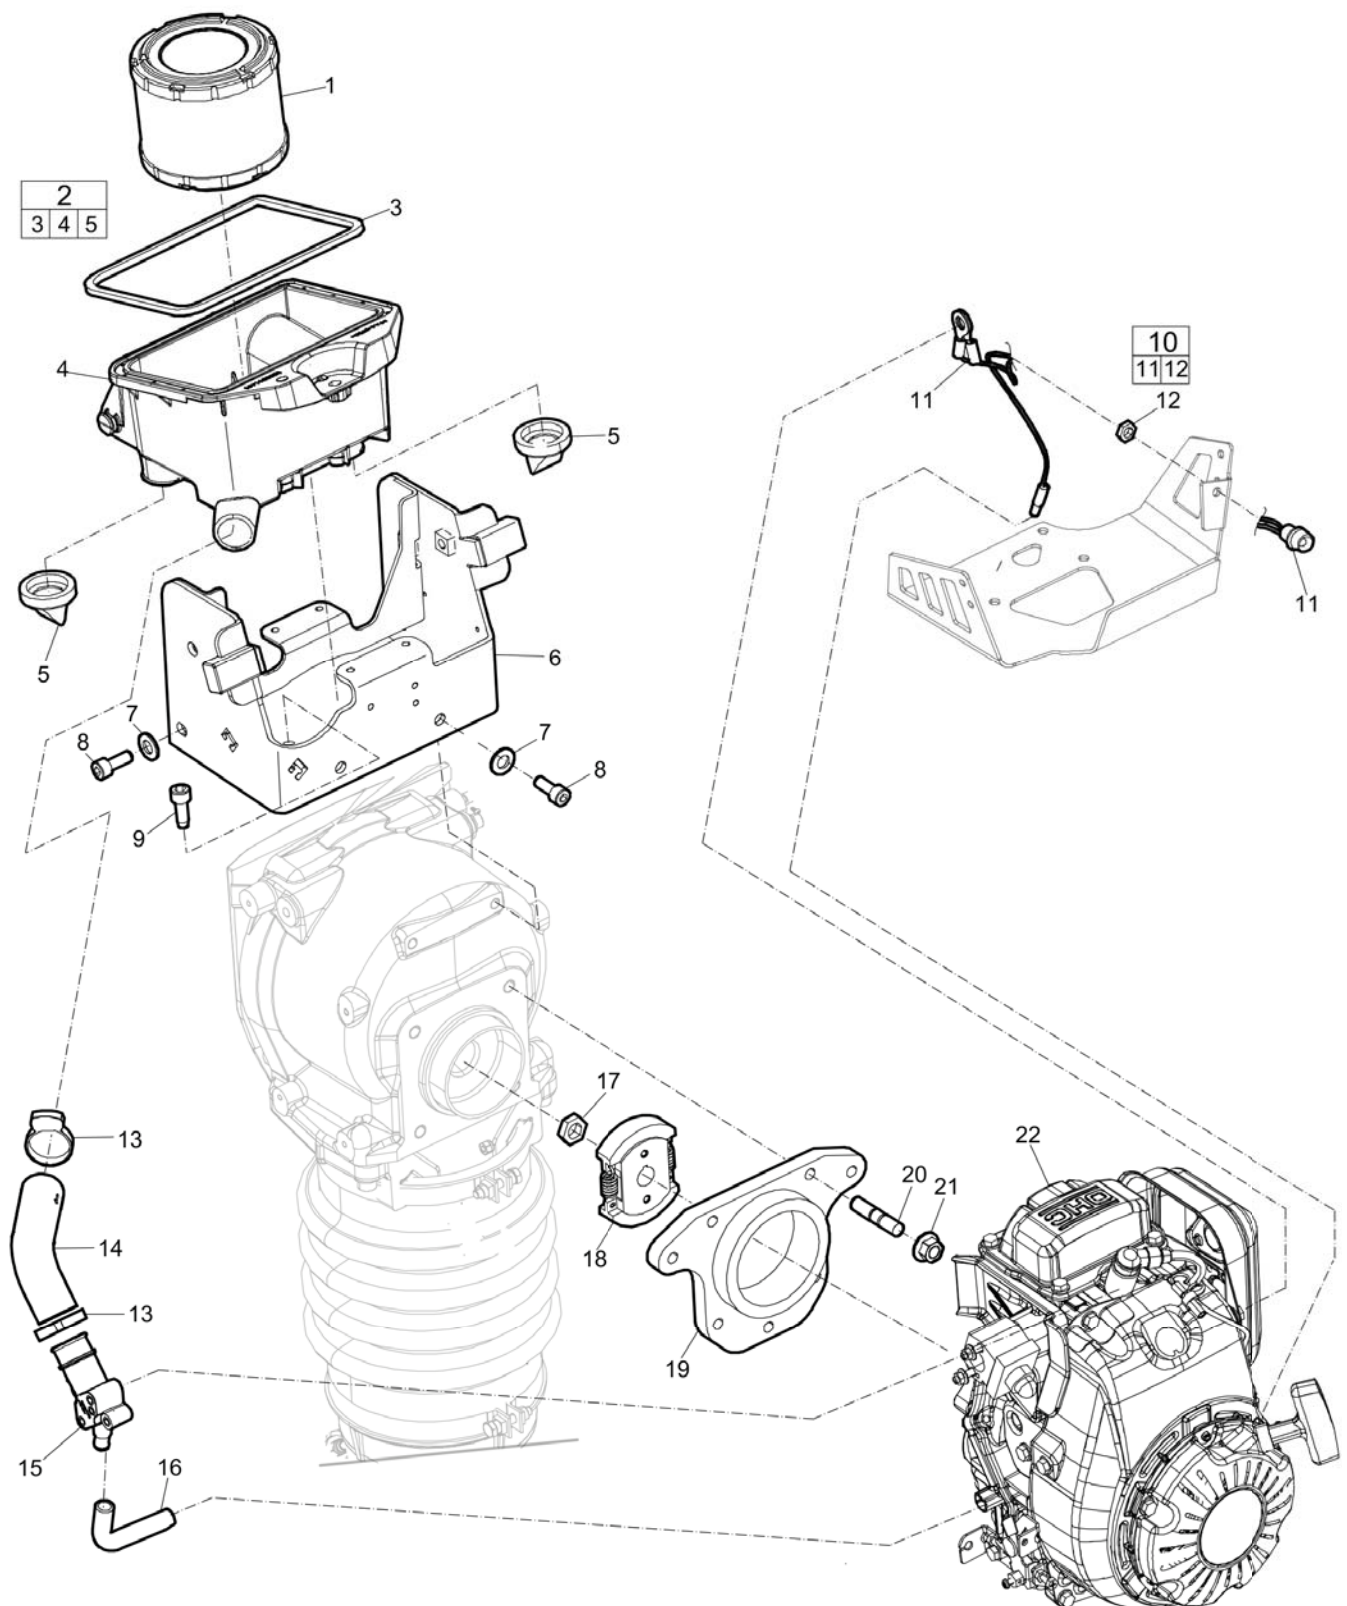

Spare parts list Air filter and engine installation

Refer to Parts Online for the most up to date information. The printed information might be outdated.

Mon Dec 22 03:28:21 MST 2014

Item	Part No.	Name	Qty	L
1	3382011502	Air filter	1	
.2	3382011461	Air filter housing, complete	1	
.3	3382012499	Gasket	1	
.4	-	Air filter housing	1	
.5	3382011563	Evacuator valve	2	
6	3382013052	Handle bracket	1	
7	0301233500	Plain washer	4	
8	0211132303	Hexagon socket screw	4	
9	0211124903	Hex sock. screw	4	
10	3382012194	Engine oil indicator, complete	1	
.11	-	Wiring harness	1	
.12	-	Nut	1	
13	0347012230	Hose clamp	2	
14	3382011484	Air intake hose	1	
15	3382011473	Air hose connection	1	
16	4700379490	Hose	1	
17	0261109910	Nut, fine pitch, M12 x 1.25 mm	1	
18	3382010862	Centrifugal clutch, complete	1	
19	-	Engine adapter	1	
20	4700384517	Stud, M10 x 47 mm	4	
21	0261109955	Nut, fine pitch, M10 x 1.25 mm	4	
22	3382012181	Engine, Honda GXR 120	1