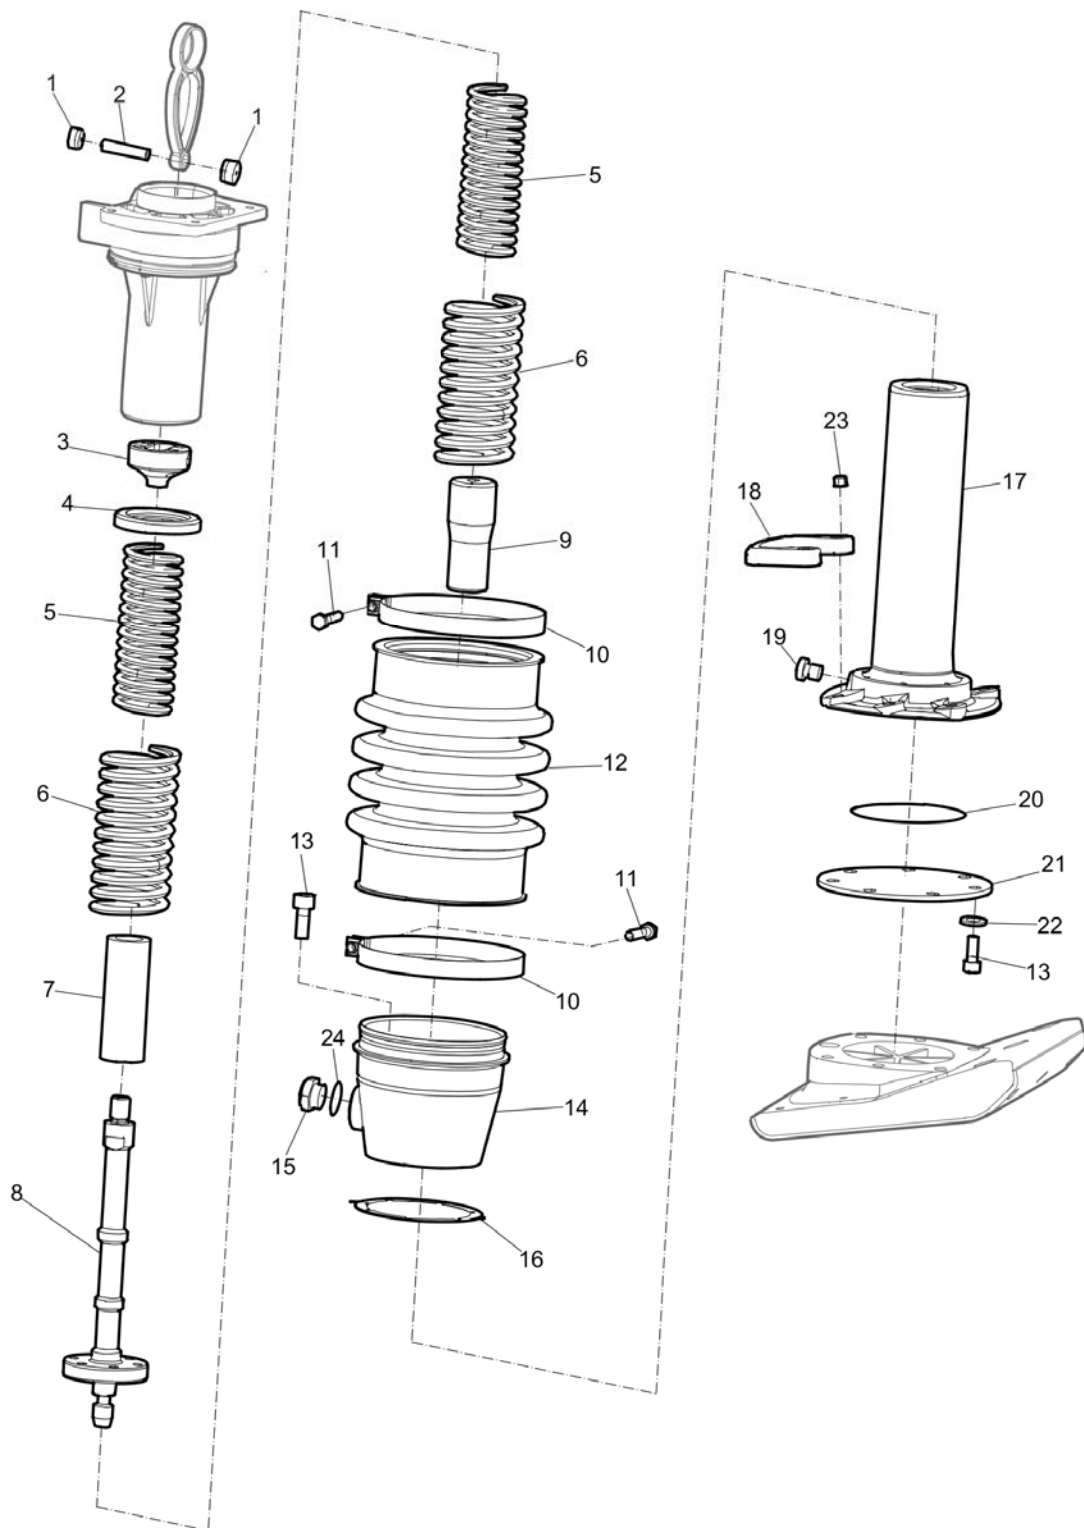

Spare parts list Spring unit

Refer to Parts Online for the most up to date information. The printed information might be outdated.

Mon Dec 22 03:28:23 MST 2014

Item	Part No.	Name	Qty	L
1	4700381482	Plug	2	
2	4700381479	Piston bolt	1	
3	4700381961	Rod piston head	1	
4	4700383681	Lid	1	
5	4700380895	Spring	2	
6	4700380894	Spring	2	
7	4700380899	Stop	1	
8	4700383668	Rod piston	1	
9	4700380902	Stop	1	
10	4700283631	Hose clamp	2	
11	4700500023	Hexagon head screw m	2	
12	4812070541	Bellows	1	
13	4700508092	Screw	12	
14	4700388409	Bellows support	1	
15	4700791395	Sight plug	1	
16	4700383666	Gasket	1	
17	4700383669	Inner tube	1	
18	4700384416	Handle	1	
19	4700904951	Plug	1	
20	4700160054	O-ring	1	
21	4700382369	Lid	1	
22	4700162009	Seal ring	6	
23	0291112845	Nut, M12, 10.9	2	
24	4700791376	Fiber washer	1