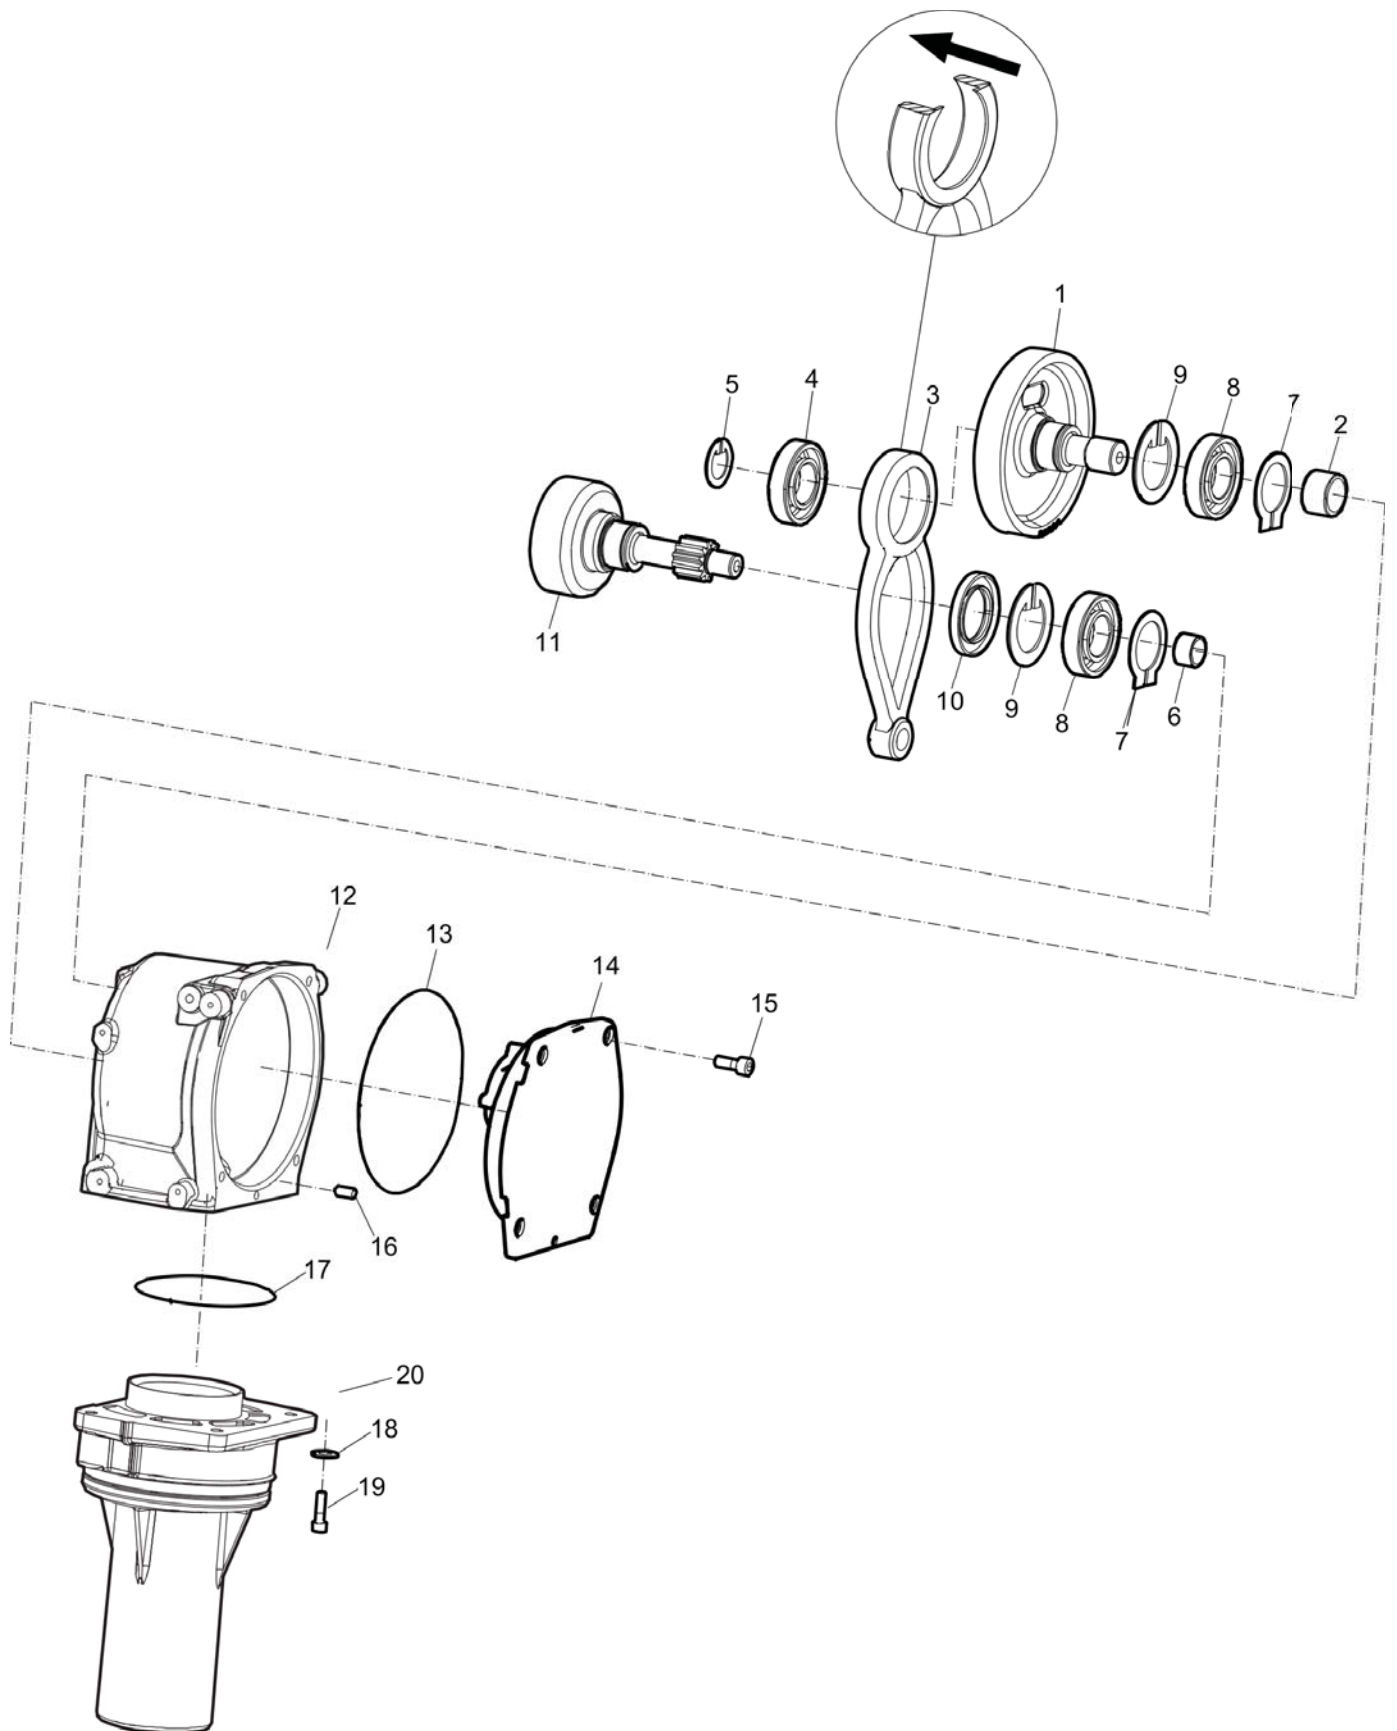

Spare parts list Transmission

Refer to Parts Online for the most up to date information. The printed information might be outdated.

Mon Dec 22 03:28:22 MST 2014

Item	Part No.	Name	Qty	L
1	4700380906	Gear wheel	1	
2	4700904950	Needle bearing	1	
3	4700380920	Connecting rod	1	
4	4700111078	Ball bearing	1	
5	0335112700	Retaining ring for shaft	1	
6	4700904949	Needle bearing	1	
7	0335113600	Snap ring	2	
8	4700903520	Bearing	2	
9	4700151025	Snap ring	2	
10	4700904952	Sealing	1	
11	4700381477	Shaft	1	
12	3382011251	Crankcase	1	
13	4700160106	O-ring	1	
14	4700377332	Cover	1	
15	4700508096	Hexagon socket head cap screw	4	
16	4700628006	Pin	1	
17	4700160035	O-ring	1	
18	4700904230	Washer, 10.5x22x2 mm 300 HV	4	
19	4700508053	Screw	4	
20	3382012440	Outer tube	1